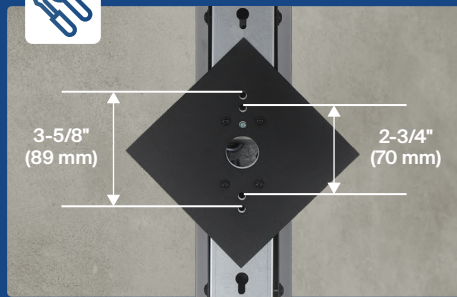

LED OUTDOOR WALL SCONCE

**UNDERSTATED
ELEGANCE**

18", 24", 36", 48", 72"

2.75" OR 3.5" MOUNTING HOLES

BACK-LIGHT DESIGN

ASD-LWS27B

Model	Size	Watts	Lumens	CCT	Dimensions (LxWxH)	UPC
ASD-LWS27B-18D18BK	18 inch	18W	up to 1,272 lm	3CCT (3,000/4,000/5,000 K)	18" x 3-1/8" x 2-1/4"	810128114721
ASD-LWS27B-24D24BK	24 inch	24W	up to 1,605 lm	3CCT (3,000/4,000/5,000 K)	24" x 3-1/8" x 2-1/4"	810128114752
ASD-LWS27B-36D30BK	36 inch	30W	up to 1,945 lm	3CCT (3,000/4,000/5,000 K)	36" x 3-1/8" x 2-1/4"	810128114769
ASD-LWS27B-48D36BK	48 inch	36W	up to 2,880 lm	3CCT (3,000/4,000/5,000 K)	48" x 3-1/8" x 2-1/4"	810128114776
ASD-LWS27B-72D40BK	72 inch	40W	up to 2,469 lm	3CCT (3,000/4,000/5,000 K)	72" x 3-1/8" x 2-1/4"	810128114783