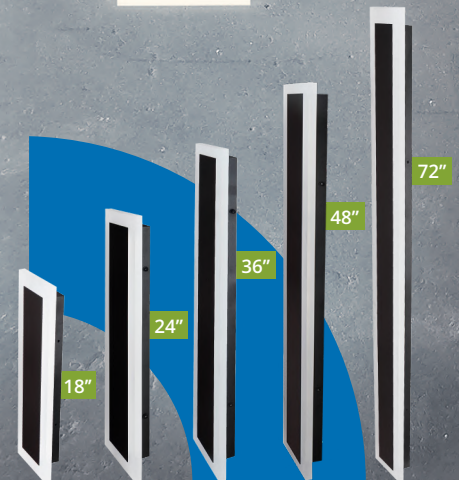

# LED OUTDOOR WALL SCONCE

18", 24", 36",  
48", 72"

18W, 24W, 30W  
36W, 40W

3000K  
4000K  
5000K

**MAKE YOUR OWN**

**ILLUMINATION DESIGN**

ASD-LWS27A

DURABLE HOUSING RESISTANT  
TO RUST AND IMPACT

OPERATE  
ON 120-277V CIRCUITS

3 COLOR TEMPERATURE  
OPTIONS

2.75" OR 3.5" MOUNTING HOLES FOR  
STANDARD OUTLET BOX INSTALLATION

120-277V  
voltage

Triac  
dimming

Wet  
locations

ETL  
Intertek

5  
YEAR  
WARRANTY