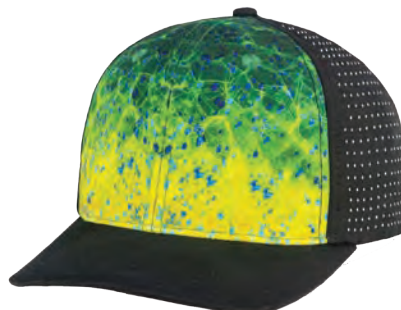

UPC: 012704802194

WAHOO BLUE

Stk #: 80220

UPC: 012704802200

JAFARI HOOK MAHI GREEN

Stk #: 80221

UPC: 012704802217

MAHI GREEN