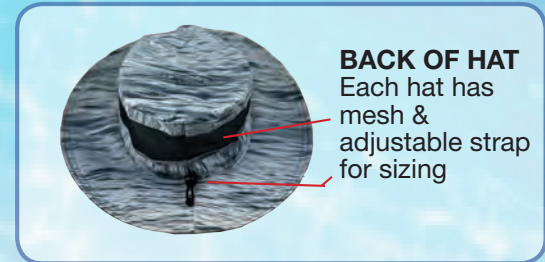

BACK OF HAT
Each hat has mesh & adjustable strap for sizing