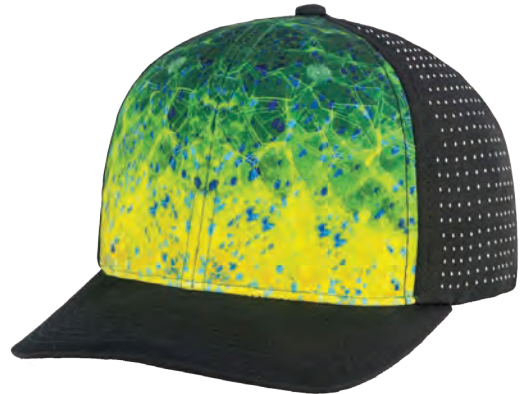

Example of cloth hats

1. ---
1. **1. Choose the style hat you want**
     36 pcs. May include 3 styles of hats (add $4.50 per hat to the regular price)
     72 pcs. May include 6 styles of hats (add $3.00 per hat to the regular price)
     144 pcs. May include 6 styles of hats (add $1.00 per hat to the regular price)
     For larger orders please contact Daren at 772-475-1094
  2. **2. Provide us with the artwork you want on the patch or let us know you want us to design the artwork.**
  3. **3. Choose the type of patch for straw hat (leather or cork)**
     Artwork for Engraving (leather or cork) format needed: vector (.ai or .eps)
     Artwork for Embroidery (Cloth hats only): most files will work
     (Contact **Daren at 772-475-1094** for pricing)

One time set up fee: $50.00
If we design artwork, one-time fee: $50.00
Non-refundable deposit: 50%
Lead-time: 2-4 weeks after proof is approved