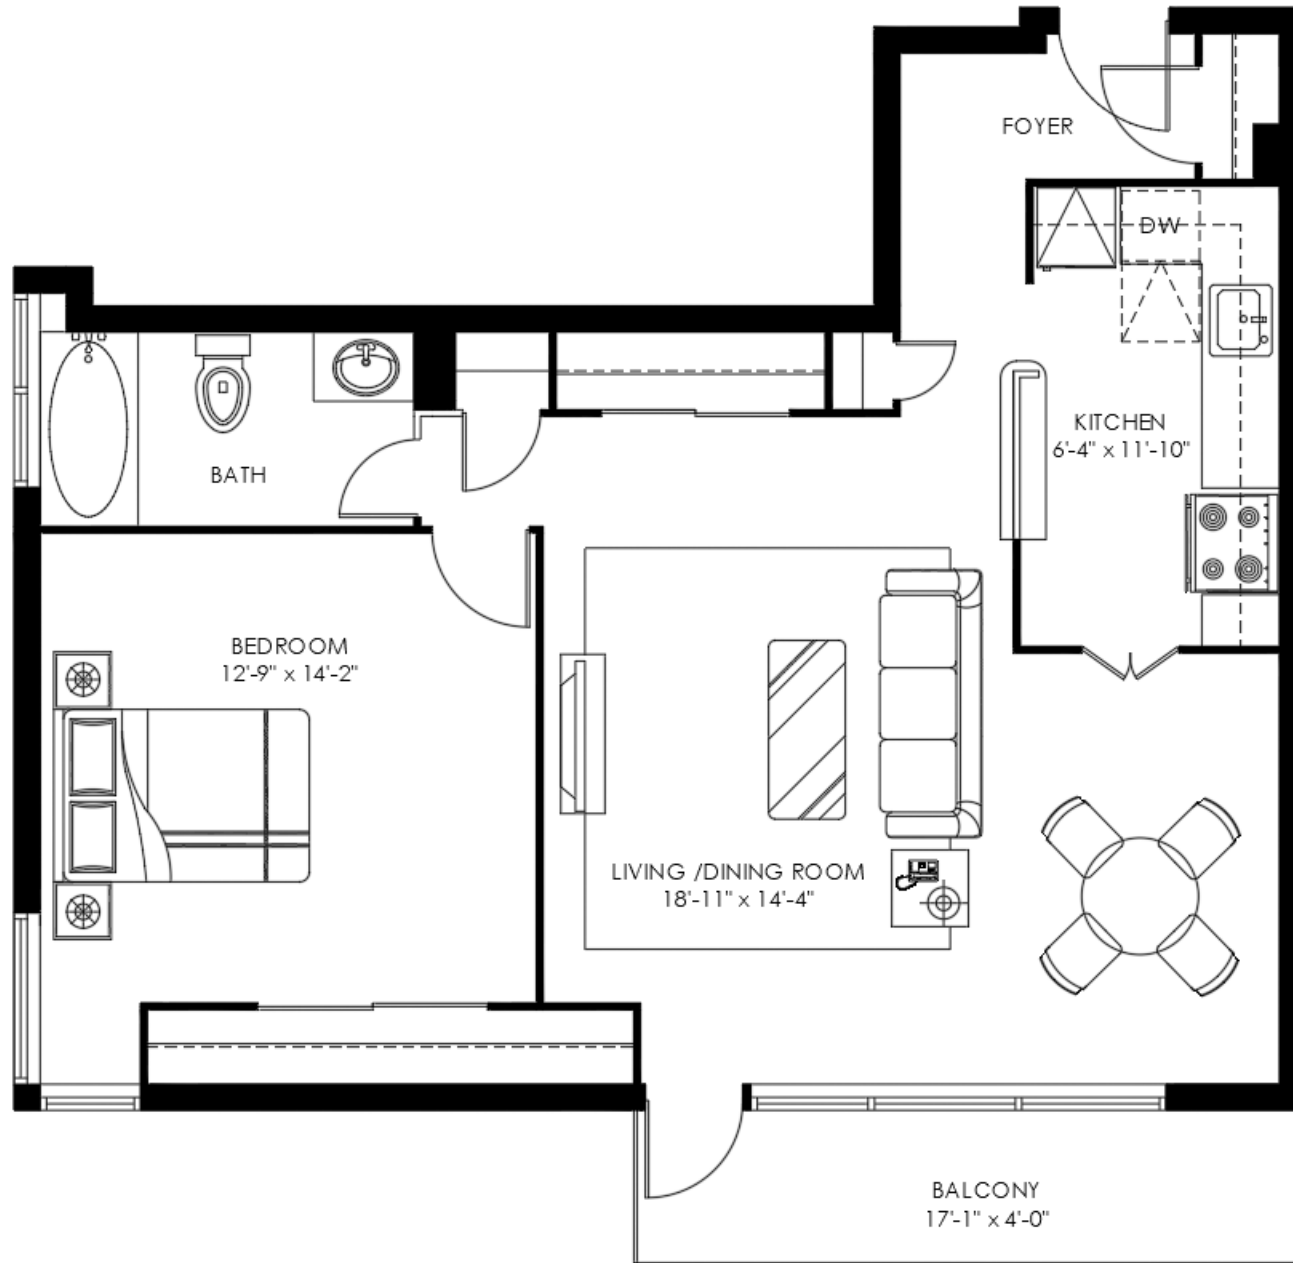

40-60 Pleasant Blvd

1 Large Bedroom Suite

FLOOR PLANS ARE INTENDED TO GIVE A GENERAL INDICATION OF THE PROPOSED LAYOUT. ALL IMAGES AND DIMENSIONS ARE NOT INTENDED TO FORM PART OF ANY LEASE AGREEMENT. DIMENSIONS AND LAYOUTS ARE NOT EXACT, ACTUAL USEABLE ROOM SIZES MAY VARY. FURNITURE AND FIXTURE REPRESENTATIONS ARE FOR ILLUSTRATION PURPOSES ONLY AND DO NOT REFLECT ELECTRICAL PLANS FOR THE SUITE. SUITES ARE LEASED UNFURNISHED. FEATURES, FINISHES, SIZES AND SPECIFICATIONS ARE SUBJECT TO CHANGE WITHOUT NOTICE. E. & O.E.