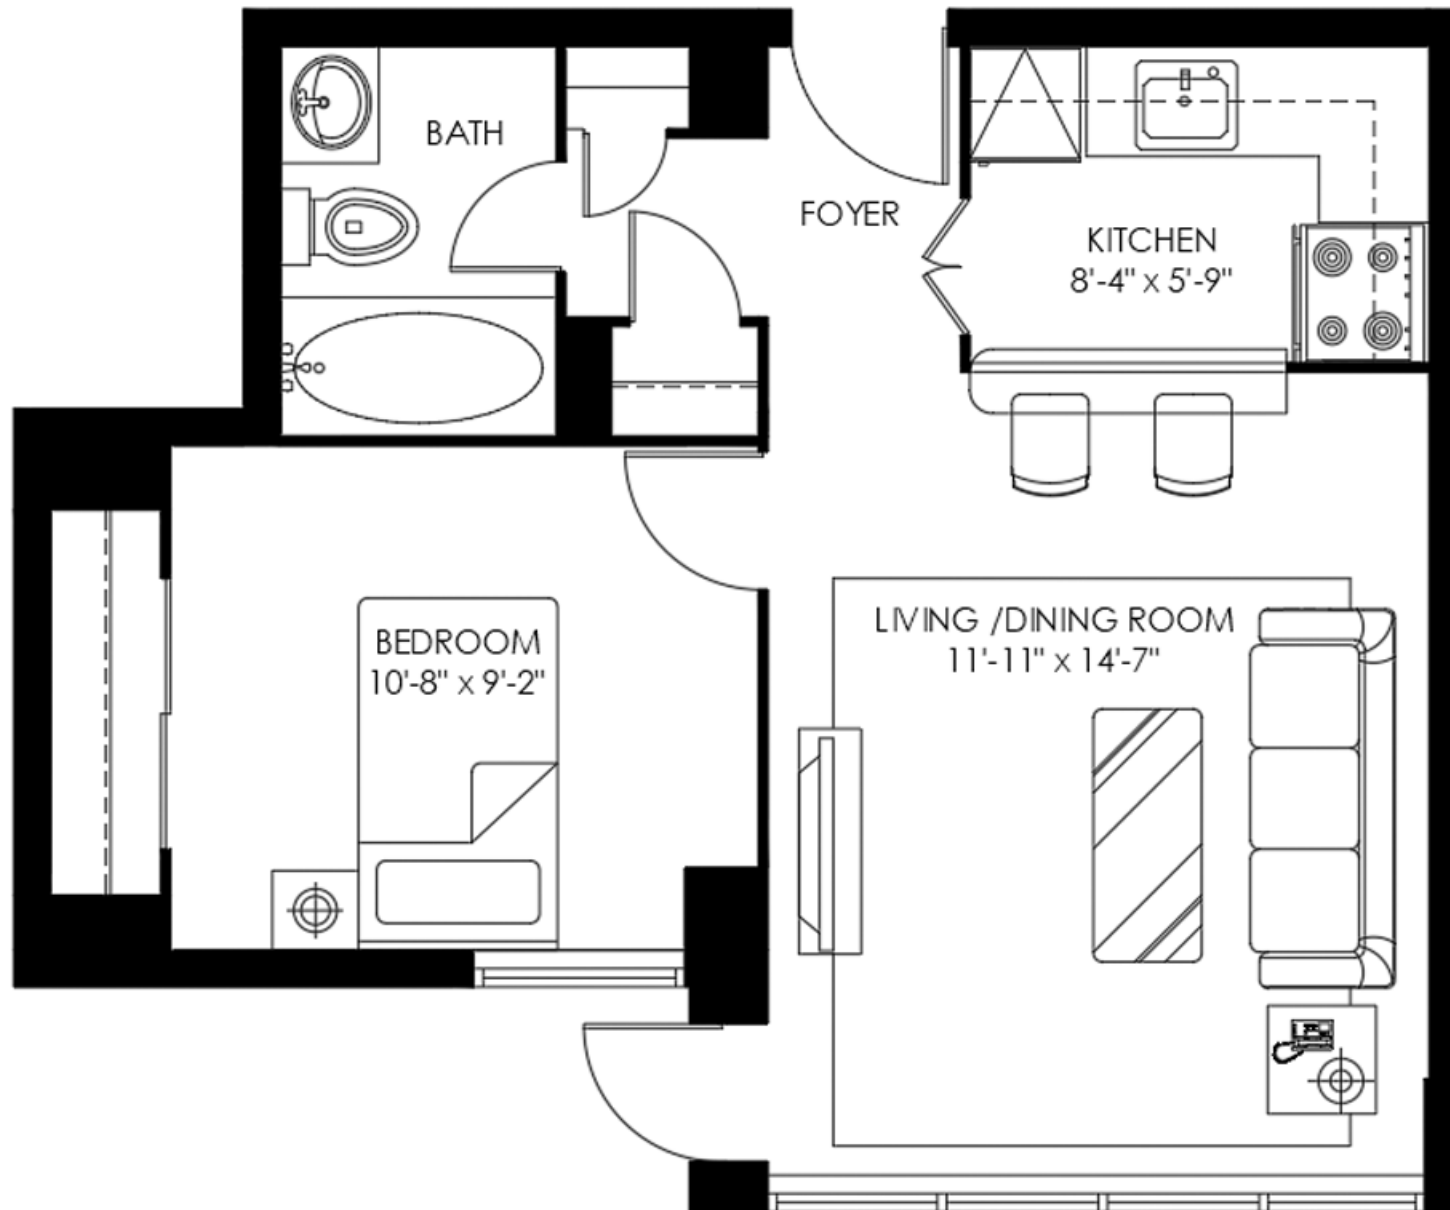

# 40-60 Pleasant Blvd

# 1 Bedroom Suite

FLOOR PLANS ARE INTENDED TO GIVE A GENERAL INDICATION OF THE PROPOSED LAYOUT. ALL IMAGES AND DIMENSIONS ARE NOT INTENDED TO FORM PART OF ANY LEASE AGREEMENT. DIMENSIONS AND LAYOUTS ARE NOT EXACT, ACTUAL USEABLE ROOM SIZES MAY VARY. FURNITURE AND FIXTURE REPRESENTATIONS ARE FOR ILLUSTRATION PURPOSES ONLY AND DO NOT REFLECT ELECTRICAL PLANS FOR THE SUITE. SUITES ARE LEASED UNFURNISHED. FEATURES, FINISHES, SIZES AND SPECIFICATIONS ARE SUBJECT TO CHANGE WITHOUT NOTICE. E. & O.E.