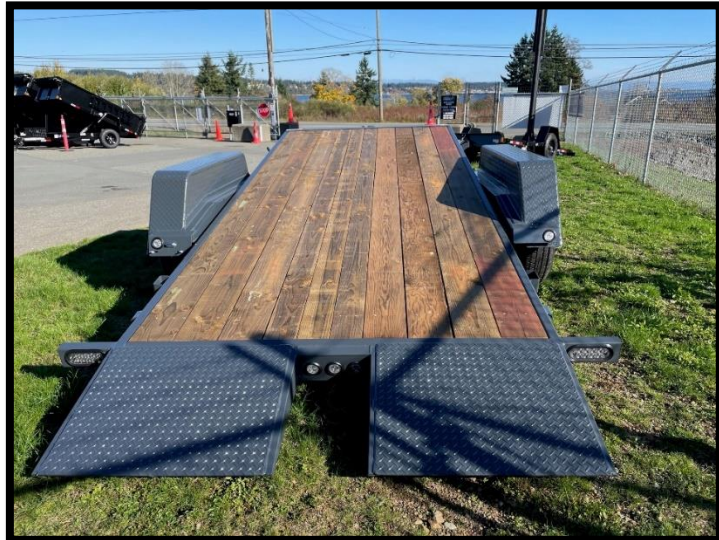

DELUXE BOX- SINGLE AXLE

- Diamond Plate Sides 24"H
- Flip down back ramp -1000lb Capacity
- Tarp tie downs
- Tie downs inside box
- 15" Radials
- Spare tire rack
- LED lights in sealed wiring harness
- Pressure Treated Fir deck.
- No brakes

PRICE: \$4,650.00

FINANCE FOR AS LOW AS \$110 MTH OAC

TILT-UTILITY

DELUXE SINGLE AXLE TILTS

11 DEGREE TILT PERFECT FOR MAN LIFTS, ATVS, GARDEN EQUIPMENT, MOTORCYCLES, SCOOTERS

- Brakes
- 5K Swivel Jack
- 2-5/16" Adjustable Coupler,
- LED Lights
- 2" x 4" Stake Pockets,
- D- RING Tie Downs
- 225 15" Radials
- Lockout Valve
- Non-Slip Deck

HEAVY DUTY FLAT DECKS

DELUXE 7'W X 14'L-5200# TANDEM 10K, 4-Wheel Brakes, 7K Front Jack, 2-5/16" Adjustable Coupler, LED Lights, 2" x 4" Stake Pockets, Tie Downs, Ramps, Radials, Trailer Weighs 2100 lbs, Cargo capacity 7900 lbs, **Price: \$8,270.00**