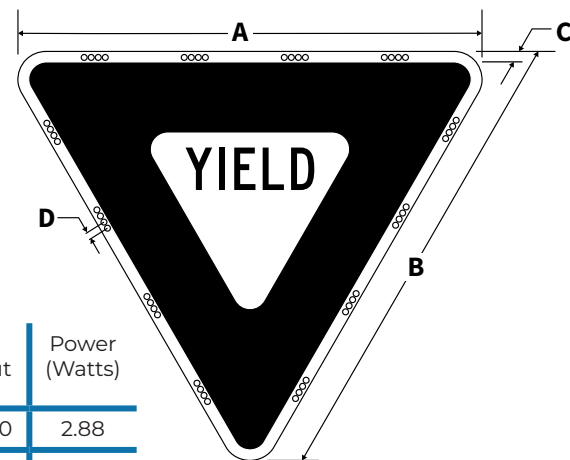

Details

Physical Description

- Available Sizes: 30", 36", and 48"
- Retrofits to any existing R1-2 Yield sign manufactured to MUTCD requirements of corresponding size
- Mounting: all LED hardware mounted within the white border of the sign. Mounted either with adhesive backing or included self tapping screws. Rivets may be utilized to improve tamper resistance
- MUTCD compliant LED placement and usage
- 10 ft. (3m) single cable extension to reach Controller or Collaborator