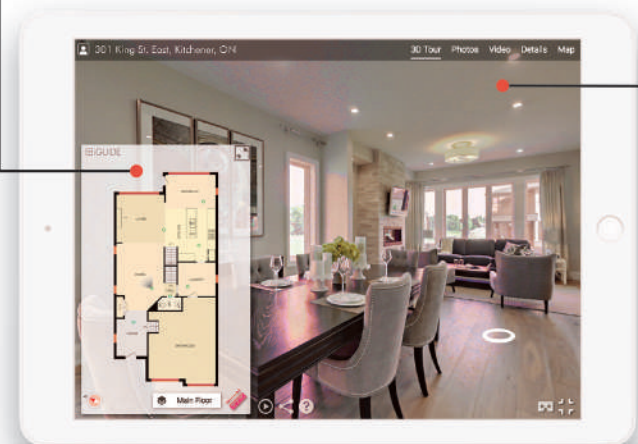

iGUIDE

Your Home Will Stand Out

How will iGUIDE help sell your home?

iGUIDE is the Ultimate Listing Solution that helps sell your home faster, with less disruptions and for top dollar. An iGUIDE professional photographer will quickly capture your home in its best light, providing an immersive and engaging online experience for home buyers. Every iGUIDE includes property photos, floor plans, room measurements, area calculations, neighborhood information and a 3D immersive tour.

Floor Plan

3D Tour

Sell Your Home Faster & For More with iGUIDE

We conducted a study with 9,079 homes and we found

Homes with
iGUIDE sell up to

39%

faster than properties
with **Photos Only**

Homes with
iGUIDE sell up to

1.3%

more of the list price
than properties with
Photos Only

What is the iGUIDE?

3D Immersive Tour

The more time home shoppers spend looking at a home the more likely they are going to want to buy it. iGUIDE attracts and holds buyers attention.

Floor Plans

Home shoppers want floor plans. Your home will be more memorable because shoppers will have a better understanding of how your home flows.

Property Details

Potential buyers want all the facts about a home. With the important details like room measurements and area calculations, they are more likely to visit your home.