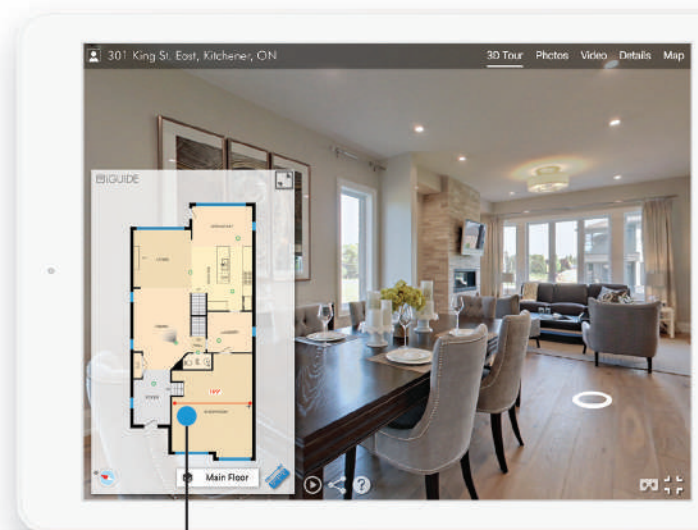

iGUIDE

Your Home Will Stand Out

How will iGUIDE help sell your home?

iGUIDE is the Ultimate Listing Solution that helps sell your home faster, with less disruptions and for top dollar. An iGUIDE professional photographer will quickly capture your home in its best light, providing an immersive and engaging online experience for home buyers. Every iGUIDE includes property photos, floor plans, room measurements, area calculations, neighborhood information and a 3D immersive tour.

1.3%

more of the list price
than properties with
Photos Only

What is the iGUIDE?

3D Immersive Tour

The more time home shoppers spend looking at a home the more likely they are going to want to buy it. iGUIDE attracts and holds buyers attention.

Floor Plans

Home shoppers want floor plans. Your home will be more memorable because shoppers will have a better understanding of how your home flows.

Property Details

Potential buyers want all the facts about a home. With the important details like room measurements and area calculations, they are more likely to visit your home.

Try it yourself - goiguide.com/demo

Measurement Tool

Let's shoppers and buyers take custom measurements anytime and anywhere like measuring for furniture and fixtures.

Professional Photography

89% of potential home buyers find photography very useful when searching for a home. Professional photos capture attention and draw buyers in, showing your home in the best light.