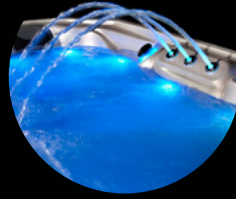

Summit Series

model 5003S2L

THE LUXURIOUS SUMMIT SERIES COMES WITH WATER FEATURES, SURROUND LED LIGHTING AND A STYLISH SKIRTING.

Call us at 604.404.5601,
email us or visit bcpools.ca

- ▶ US Balboa Control System (BP2000 + TP600)
- ▶ 3 Seats & 2 Loungers
- ▶ 61 Stainless Steel Jets + Fountain Jets
- ▶ 16 Inside LED Lights
- ▶ 12 Skirt LED Lights
- ▶ 2 x 2HP Pumps for Massage Jets and Water Circulation
- ▶ U.S Aristech Acrylic Finish
- ▶ Stainless Steel Structural Frame
- ▶ Fully Sealed and Insulated Base
- ▶ 2 Separate Insulation Layers
- ▶ .5HP Easy Maintenance Pump
- ▶ 1,250 Litres Capacity
- ▶ Most Spacious 87" w x 87" l X 37" d

BC POOLS AND SPAS