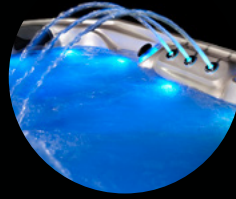

Summit Series

model 5005S1L

THE LUXURIOUS SUMMIT SERIES COMES WITH WATER FEATURES, SURROUND LED LIGHTING AND A STYLISH SKIRTING.

Call us at 604.404.5601,
email us or visit bcpools.ca

- ▶ US Balboa Control System (BP2000 + TP600)
- ▶ 5 Seats & 1 Loungers
- ▶ 49 Stainless Steel Jets + Fountain Jets
- ▶ 16 Inside LED Lights
- ▶ 12 Skirt LED Lights
- ▶ 2 x 2HP Pumps for Massage Jets and Water Circulation
- ▶ U.S Aristech Acrylic Finish
- ▶ Stainless Steel Structural Frame
- ▶ Fully Sealed and Insulated Base
- ▶ 2 Separate Insulation Layers
- ▶ .5HP Easy Maintenance Pump
- ▶ 1,250 Litres Capacity
- ▶ Most Spacious 87" w x 87" l X 37" d

BC POOLS AND SPAS