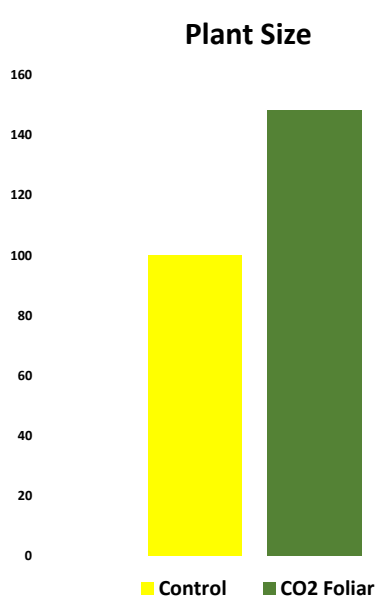

## CO2 Foliar Spray Test Results

Studies performed at St. Cloud State University, on pepper plant's, have shown:

## Hemp Test Results

All results from ACMPRs in greater Toronto area. All plants were hand sprayed. The control was sprayed with normal water while the treated group was sprayed with water semi-saturated with dissolved CO2. The treated group saw the following benefits:

- Plant size increased by more than 40%
  - Leaf size nearly doubled
  - Bud weight increased by 22%

Additionally, the time the plants took to go from vegetative growth stage to bud flowering was 31.5% faster than the control. Due to the vegetative growth phase lasting 60% of the full cannabis growth cycle, there was a net 18.9% increase in plant growth rate. This points to the potential to grow one more additional indoor cannabis crop per year. Currently indoor growers can only produce 5.5 crops per year.