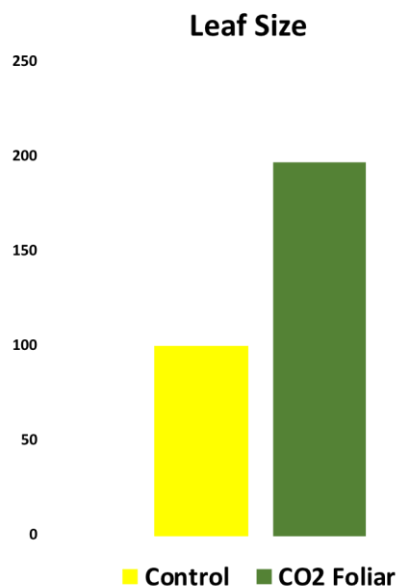

## CO2 Foliar Spray Test Results

Studies performed at St. Cloud State University, on pepper plant's, have shown:

## Hemp Test Results

All results from ACMPRs in greater Toronto area. All plants were hand sprayed. The control was sprayed with normal water while the treated group was sprayed with water semi-saturated with dissolved CO2. The treated group saw the following benefits:

- Plant size increased by more than 40%
  - Leaf size nearly doubled
  - Bud weight increased by 22%

Additionally, the time the plants took to go from vegetative growth stage to bud flowering was 31.5% faster than the control. Due to the vegetative growth phase lasting 60% of the full cannabis growth cycle, there was a net 18.9% increase in plant growth rate. This points to the potential to grow one more additional indoor cannabis crop per year. Currently indoor growers can only produce 5.5 crops per year.