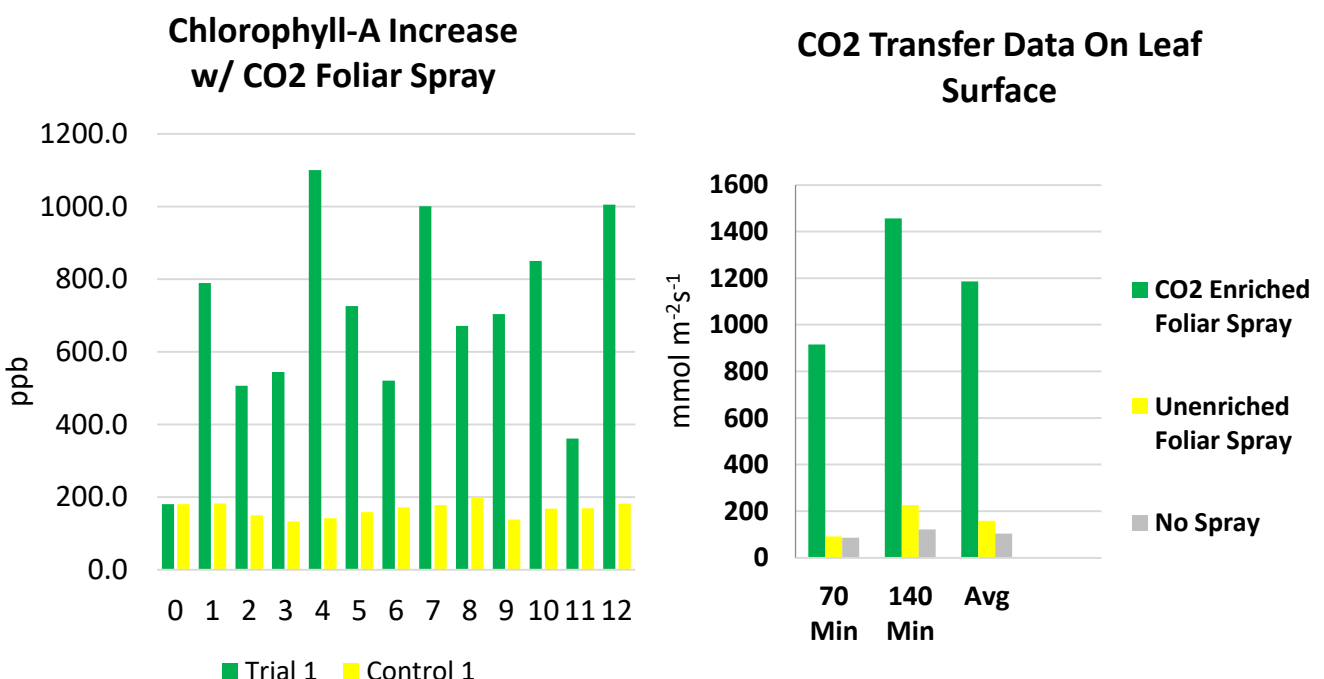

CO2 Foliar Spray Test Results

Studies performed at St. Cloud State University, on pepper plant's, have shown: