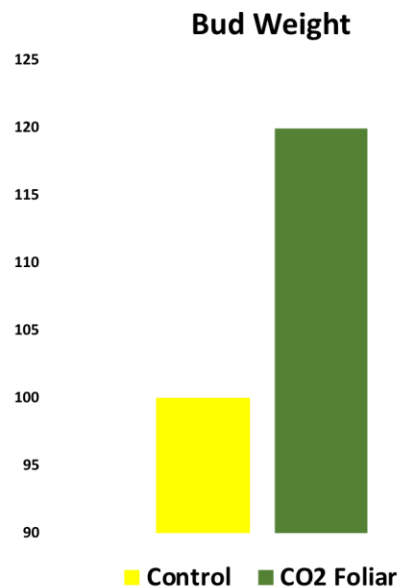

## CO2 Foliar Spray Test Results

Studies performed at St. Cloud State University, on pepper plant's, have shown:

## Hemp Test Results

All results from ACMPRs in greater Toronto area. All plants were hand sprayed. The control was sprayed with normal water while the treated group was sprayed with water semi-saturated with dissolved CO2. The treated group saw the following benefits:

- Plant size increased by more than 40%
  - Leaf size nearly doubled
  - Bud weight increased by 22%

Additionally, the time the plants took to go from vegetative growth stage to bud flowering was 31.5% faster than the control. Due to the vegetative growth phase lasting 60% of the full cannabis growth cycle, there was a net 18.9% increase in plant growth rate. This points to the potential to grow one more additional indoor cannabis crop per year. Currently indoor growers can only produce 5.5 crops per year.