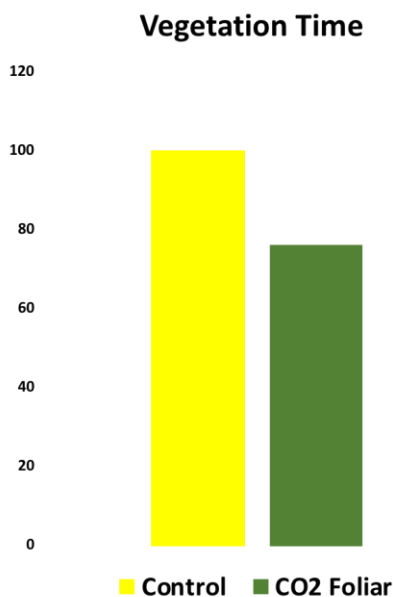

## CO2 Foliar Spray Test Results

Studies performed at St. Cloud State University, on pepper plant's, have shown:

## Hemp Test Results

All results from ACMPRs in greater Toronto area. All plants were hand sprayed. The control was sprayed with normal water while the treated group was sprayed with water semi-saturated with dissolved CO2. The treated group saw the following benefits:

- Plant size increased by more than 40%
  - Leaf size nearly doubled
  - Bud weight increased by 22%

Additionally, the time the plants took to go from vegetative growth stage to bud flowering was 31.5% faster than the control. Due to the vegetative growth phase lasting 60% of the full cannabis growth cycle, there was a net 18.9% increase in plant growth rate. This points to the potential to grow one more additional indoor cannabis crop per year. Currently indoor growers can only produce 5.5 crops per year.